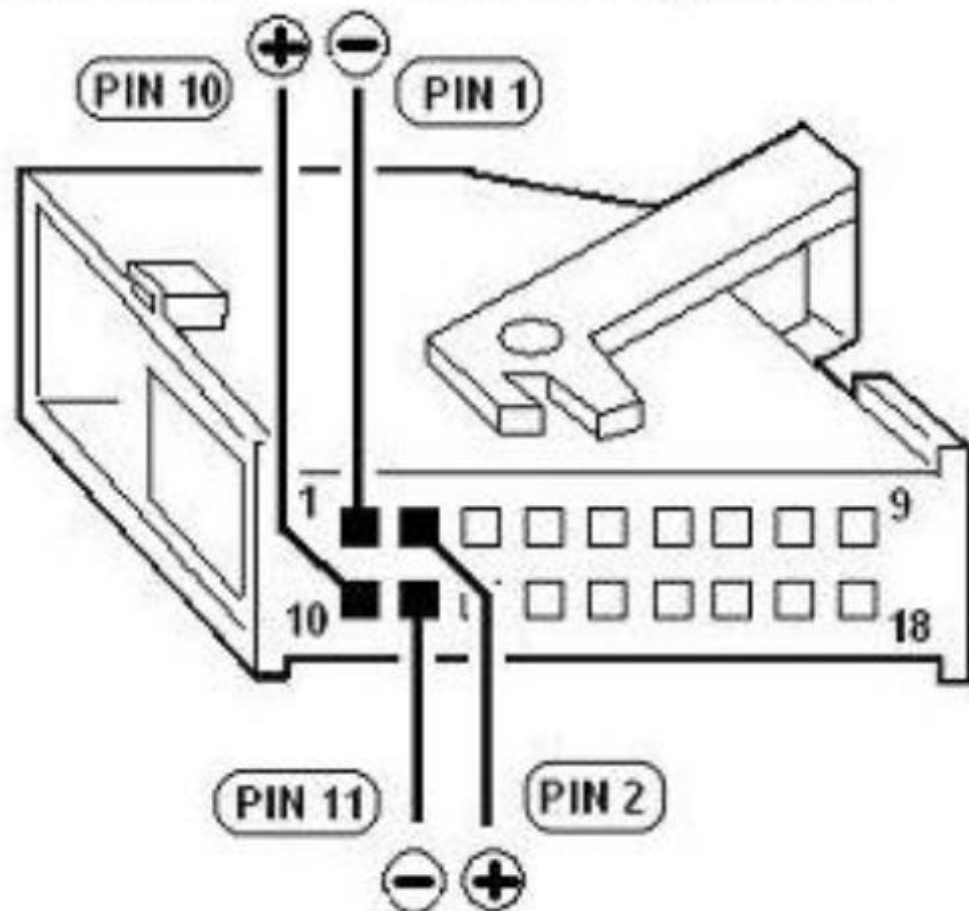

**connector TV-tuner for BMW 4xRCA code: 14070**

Audio-Video interface (wires with connectors) allows to connect the BMW OEM tuner TV (LEAR Videomodul II) with DVD player ; MP4 player ; video game console ; rear-view video camera to 4x3 (up to 1999 year models) or 16x9 display mounted in: BMW-3 (E46), BMW-5 (E39), BMW-7 (E38), BMW-X3 (E83), BMW-X5 (E53), BMW-Z4 (E85), Mini.  
Connection has to be made at the white X18806 plug from the tv module.

**Input assignment:**

- Pin 4 : input audio - signal from external source +
- Pin 5 : input audio - ground (shield) -
- Pin 6 : input video - signal from external source (CVBS) +
- Pin 15: input video - ground (shield) -

**Output assignment:**

- Pin 1 : output Audio - signal +
- Pin 10: output Audio - ground (shield) -
- Pin 2 : output Video - signal for add. screen (CVBS) +
- Pin 11: output Video - ground (shield) -

**INPUT**

**AUDIO-SIGNAL**

**VIDEO-SIGNAL**

**OUTPUT**

**AUDIO-SIGNAL**

**VIDEO-SIGNAL**