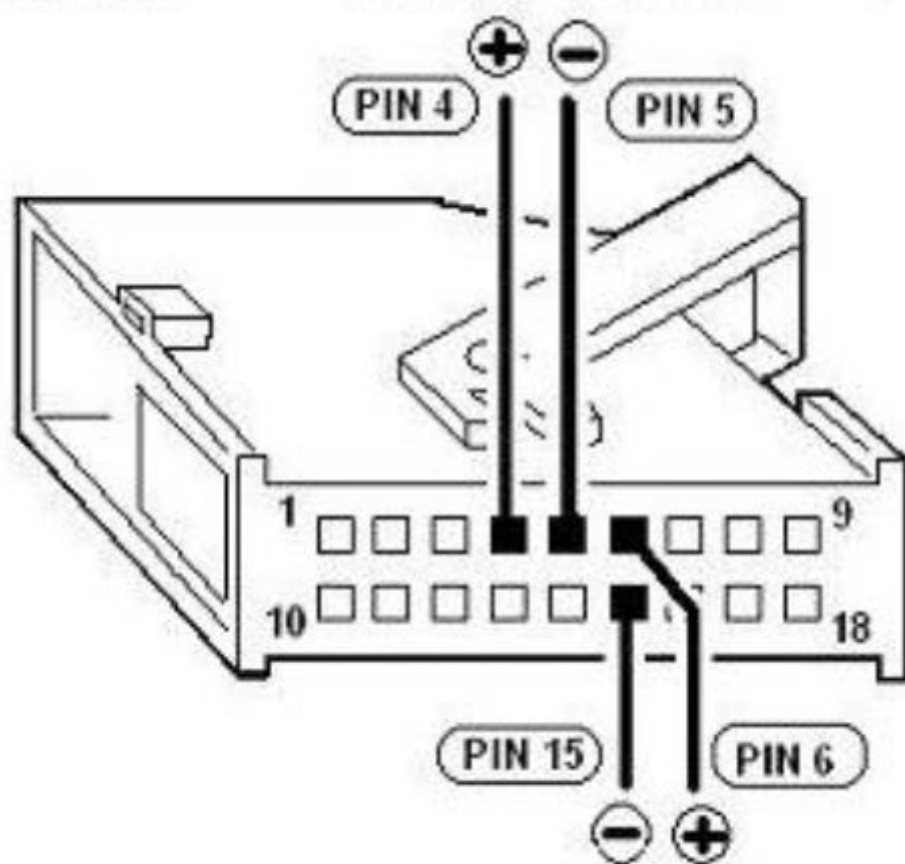

INPUT

AUDIO-SIGNAL

VIDEO-SIGNAL