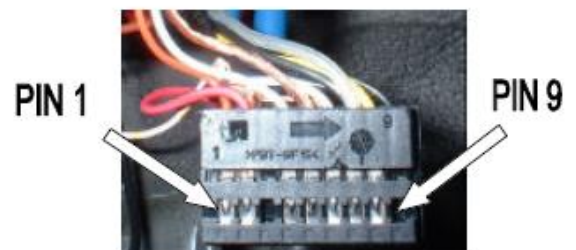

**connector TV-tuner for BMW 4xRCA code: 14070**

Audio-Video interface (wires with connectors) allows to connect the BMW OEM tuner TV (LEAR Videomodul II) with DVD player ; MP4 player ; video game console ; rear-view video camera to 4x3 (up to 1999 year models) or 16x9 display mounted in: BMW-3 (E46), BMW-5 (E39), BMW-7 (E38), BMW-X3 (E83), BMW-X5 (E53), BMW-Z4 (E85), Mini.  
Connection has to be made at the white X18806 plug from the tv module.

**Input assignment:**

- Pin 4 : input audio - signal from external source +
- Pin 5 : input audio - ground (shield) -
- Pin 6 : input video - signal from external source (CVBS) +
- Pin 15: input video - ground (shield) -

**Output assignment:**

- Pin 1 : output Audio - signal +
- Pin 10: output Audio - ground (shield) -
- Pin 2 : output Video - signal for add. screen (CVBS) +
- Pin 11: output Video - ground (shield) -

**INPUT**