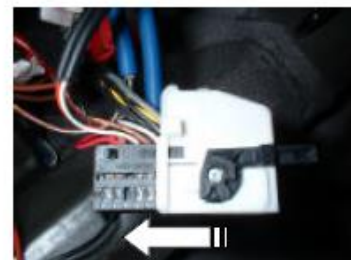

**connector TV-tuner for BMW 4xRCA code: 14070**

Audio-Video interface (wires with connectors) allows to connect the BMW OEM tuner TV (LEAR Videomodul II) with DVD player ; MP4 player ; video game console ; rear-view video camera to 4x3 (up to 1999 year models) or 16x9 display mounted in: BMW-3 (E46), BMW-5 (E39), BMW-7 (E38), BMW-X3 (E83), BMW-X5 (E53), BMW-Z4 (E85), Mini.  
Connection has to be made at the white X18806 plug from the tv module.

**Input assignment:**

- Pin 4 : input audio - signal from external source +
- Pin 5 : input audio - ground (shield) -
- Pin 6 : input video - signal from external source (CVBS) +
- Pin 15: input video - ground (shield) -

**Output assignment:**

- Pin 1 : output Audio - signal +
- Pin 10: output Audio - ground (shield) -
- Pin 2 : output Video - signal for add. screen (CVBS) +
- Pin 11: output Video - ground (shield) -

**INPUT**