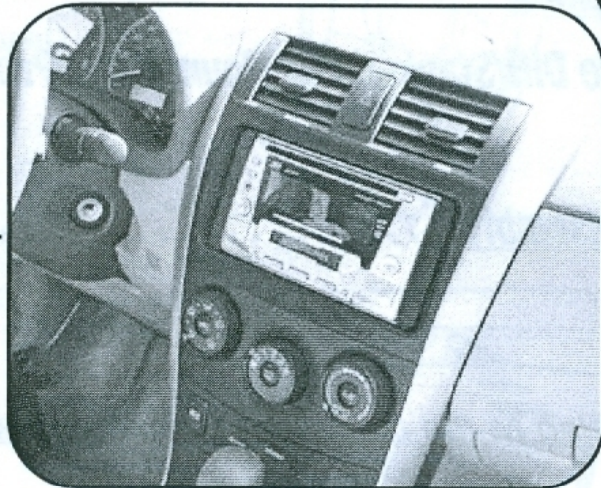

APPLICATIONS
Toyota Corolla
2009

63234
63229

KIT FEATURES

- Double DIN Radio Provision
- Stacked ISO Mount Units Provision
- Painted To Match Factory Dash

63234 = BLACK

63229 = SILVER

KIT COMPONENTS

- A) Radio Housing Trim Plate
- B) Double Din Trim Plate