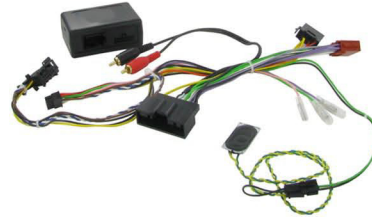

## Steering wheel control Interface

## Basic Focus/C-Max Display

Part Number: **CTSFO006**

- 1 - Volume +
- 2 - Volume -
- 3 - Track Down / Scan Down
- 4 - Track Up / Scan Up
- 5 - Source

## Advanced Focus/C-Max Display

Part Number: **CTSFO007**

- 1 - Volume +
- 2 - Volume -
- 3 - Track Down / Scan Down
- 4 - Track Up / Scan Up
- 5 - Mute