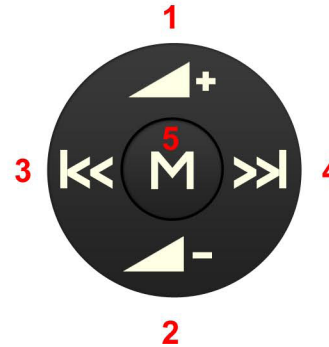

# Vehicle Identification Guide

## Steering wheel control Interface

## Basic Focus/C-Max Display

Part Number: **CTSFO006**

- 1 - Volume +
- 2 - Volume -
- 3 - Track Down / Scan Down
- 4 - Track Up / Scan Up
- 5 - Source