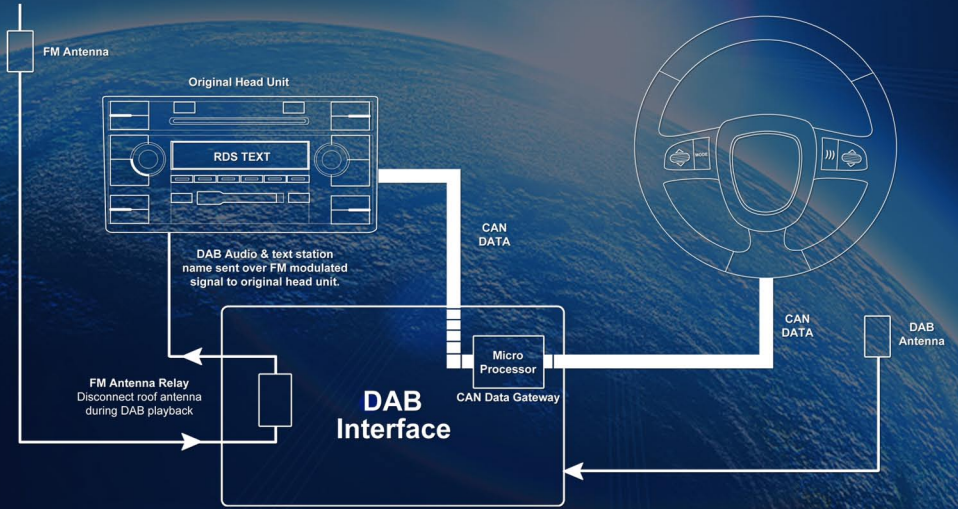

DAB *DAB digital radio*

Application Guide