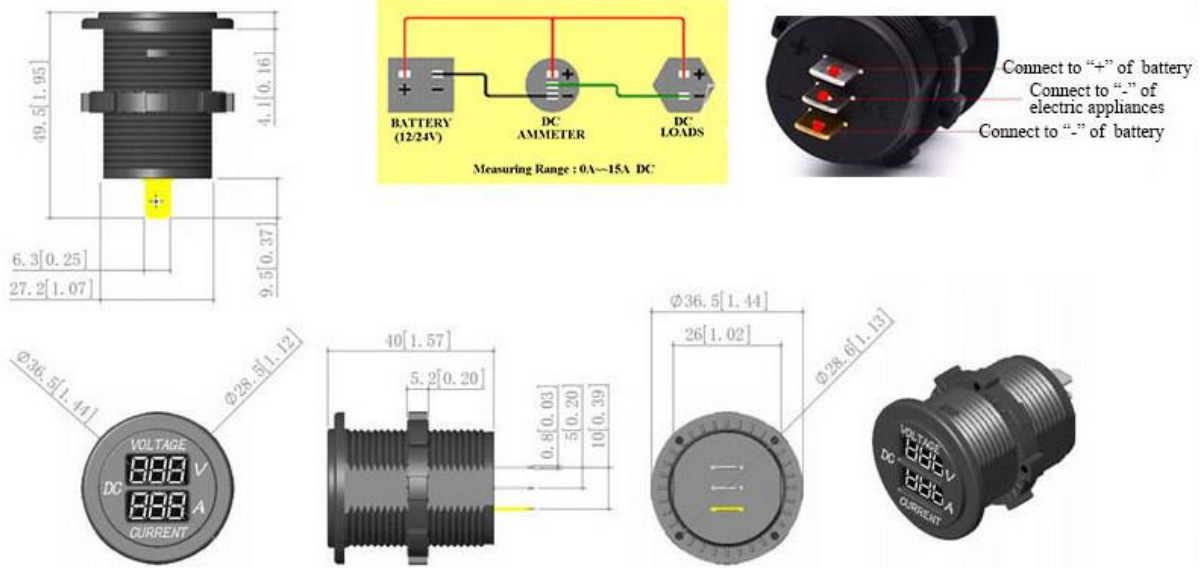

MANUAL INSTRUCTION ITEMS CODE: 41035, 41036, 41037, 41038

Manual ver. 000120190814